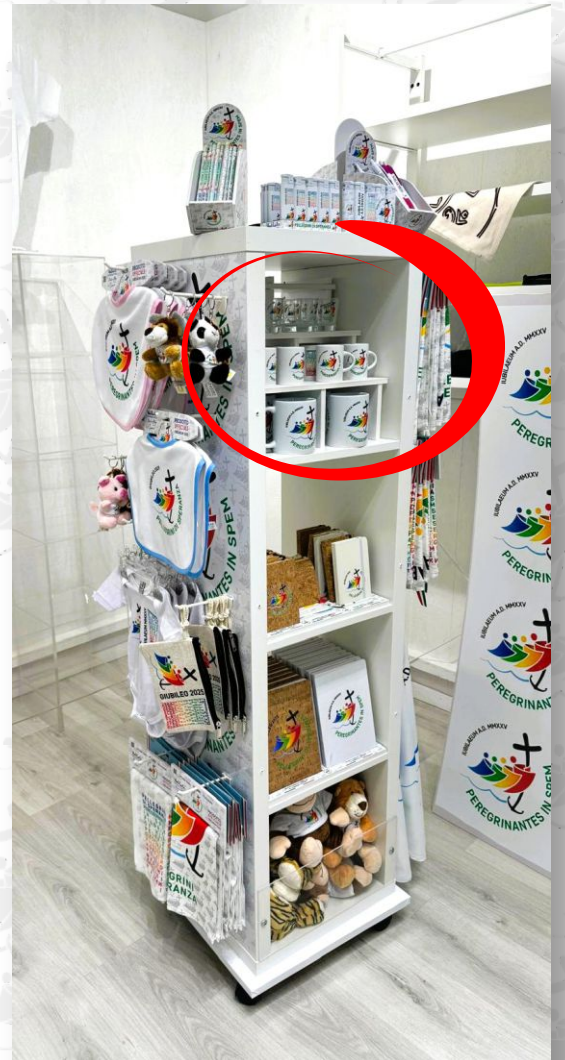

IUBILAEUM A.D. MMXXV

PEREGRINANTES IN SPEN

CATALOGO

GIUBILEO

2025 *Waltale*

LICENZIATARI UFFICIALI

SOMMARIO

TAZZE / TAZZINE	3
SHOTTINI	5
PRESINE	7
CANOVACCIO	8
GREMBIULI	9
MAGNETI	10
MATTONELLE	11
ACCENDINI	13
MATITE / PENNE	14
PK PELUCHES	16
POCHETTE ROSARIO	22
PORTACHIAVI SUGHERO	23
PORTACHIAVI WHITE	24
POCHETTE JUTA	26
POCHETTE CORK	27
BODY	29
BAVAGLINI	30
PELUCHES	32
QUADERNO MATITA CORK	37
NOTEBOOK CORK	38
NOTEBOOK WHITE	40
TACCUINO CON PENNA	42
MOUSEPAD	44
SPECCHIETTI	45
TELI SPUGNA	46
SCALDACOLLO	47
PINS / TOPPE / STICKER	48

Made in Italy
Souvenir

MODULO PODIO VERTICALE

PRESINE 1,90€

Waltale™
MERCHANDISING
MADE IN ITALY

Made in Italy
SOUVENIR

CANOVACCIO 2,75€

Waltale™
MERCHANDISING
MADE IN ITALY

Made in Italy
Souvenir